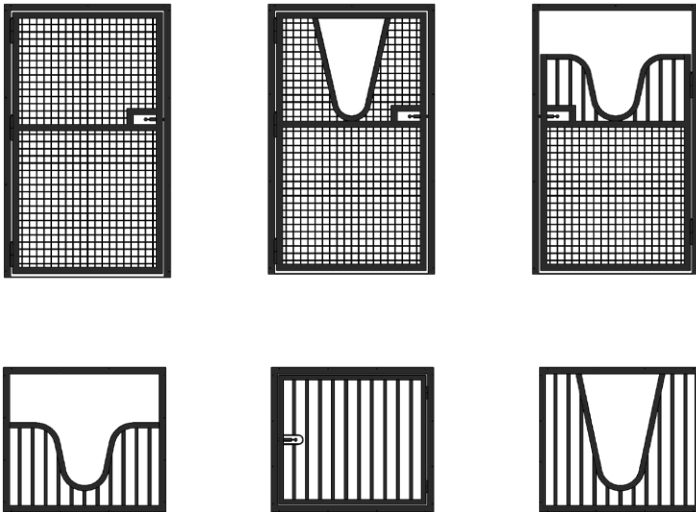

Portable stall rentals are available across the east coast. Rent from Sunset Valley Metalcraft in the following states:

PA, NY, MA, CT, NJ, DE, MD, VA, WV, OH, NC, SC, GA, and FL

Custom pre-hung gates & window grills -
Made to your sizes & specs!