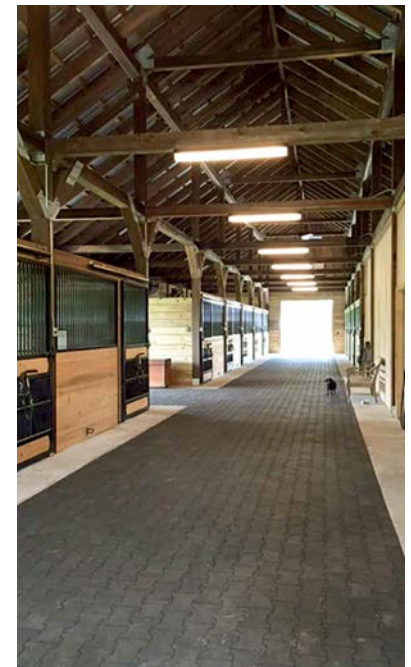

Project Gallery

Royal Vista Ranch Wayne, OK

*Custom horse stalls
Aluminum barn doors
Pre-hung gates*

Project Gallery

St. Simons Island, GA

Project Gallery

Upper Marlboro, MD

*Custom horse stalls
Aluminum barn doors*

Project Gallery

West Creek, NJ

*Custom horse stalls
Aluminum barn doors & windows*

These guys were the best. We put all our faith in them. Our stalls and barn doors not only turned out looking incredible, but they are bullet proof!