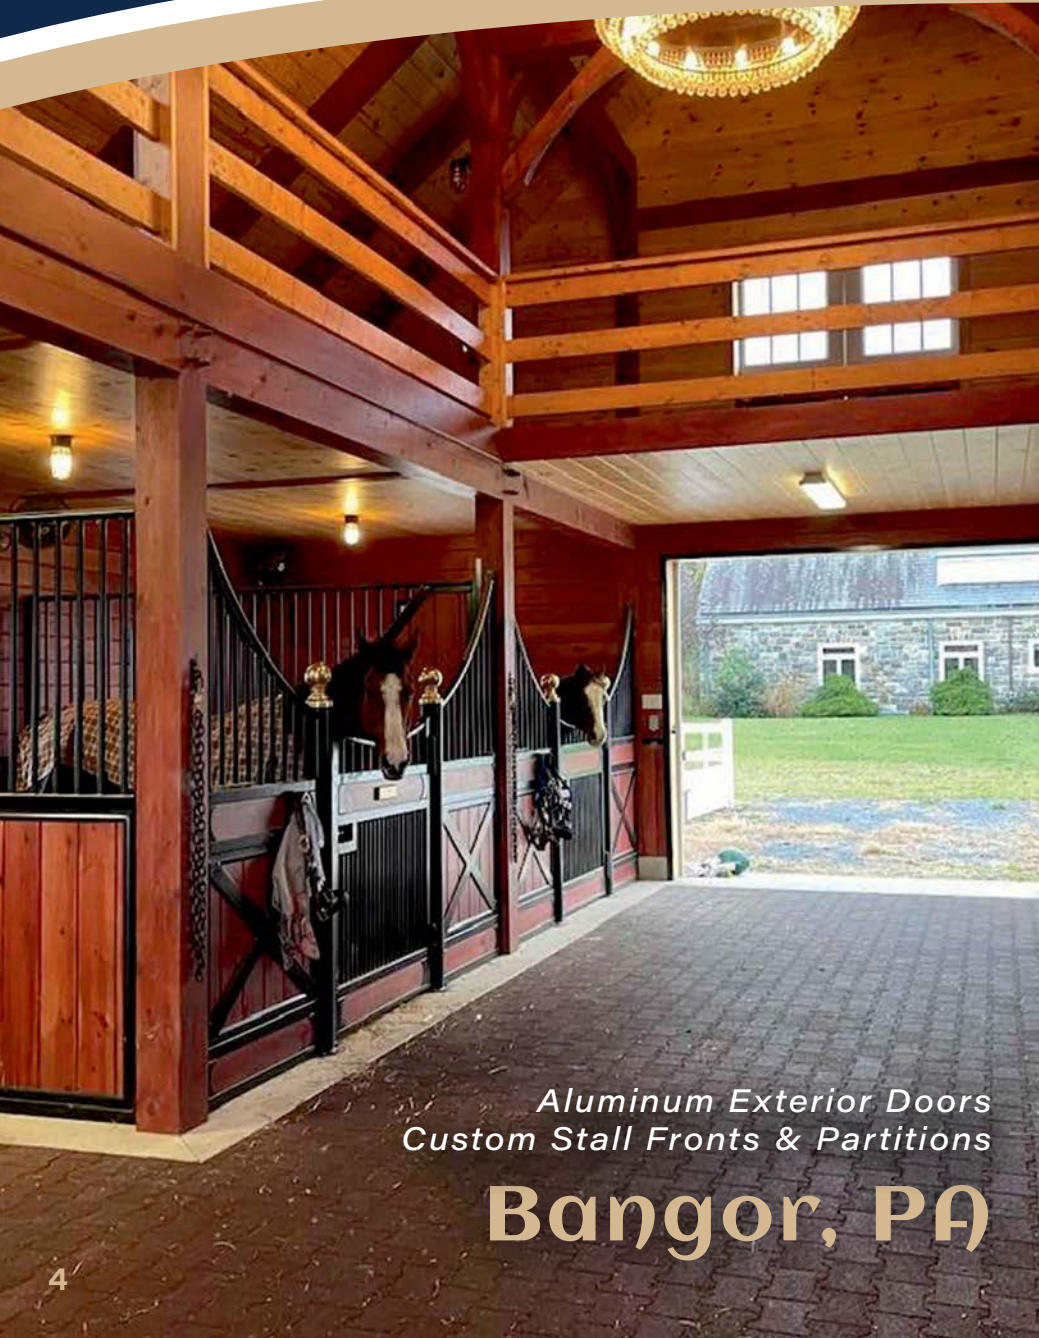

Project Gallery

*Aluminum Exterior Doors
Custom Stall Fronts & Partitions*

Bangor, PA