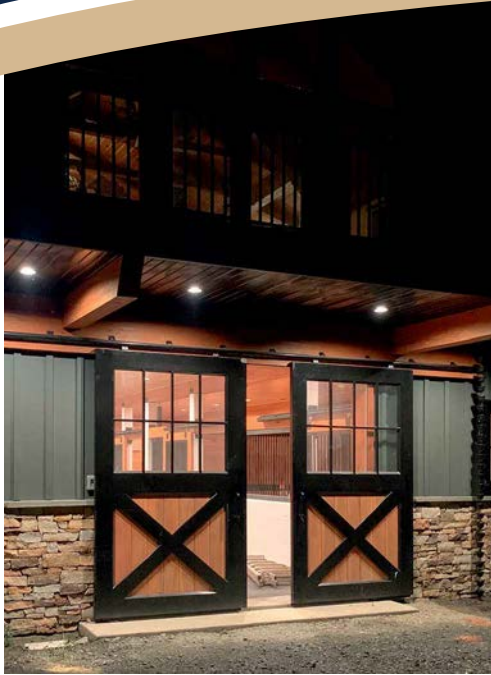

Project Gallery

West Creek, NJ

*Custom horse stalls
Aluminum barn doors & windows*

These guys were the best. We put all our faith in them. Our stalls and barn doors not only turned out looking incredible, but they are bullet proof!

~ Thomas Scangarello

Exterior Barn Doors

Sunset Valley did an amazing job renovating our stable. Mike and Ben both came to see our barn prior to the renovations and helped us with the stall design and layout. We are so pleased with the results. Their crew is outstanding. They completed the entire project in one week. I highly recommend this company. My horses love their new stalls, and so do I!