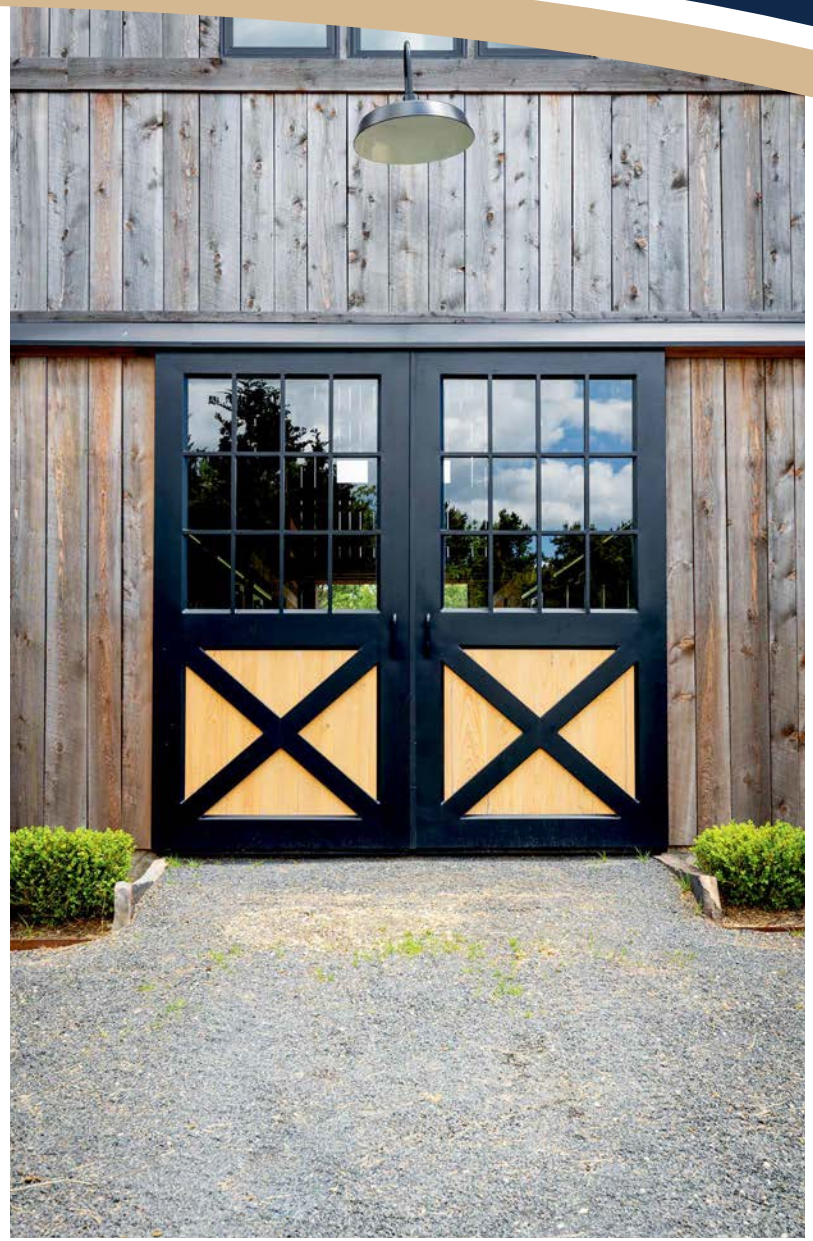

Project Gallery

West Creek, NJ

*Custom horse stalls
Aluminum barn doors & windows*

These guys were the best. We put all our faith in them. Our stalls and barn doors not only turned out looking incredible, but they are bullet proof!

~ Thomas Scangarello

Exterior Barn Doors

Sunset Valley did an amazing job renovating our stable. Mike and Ben both came to see our barn prior to the renovations and helped us with the stall design and layout. We are so pleased with the results. Their crew is outstanding. They completed the entire project in one week. I highly recommend this company. My horses love their new stalls, and so do I!