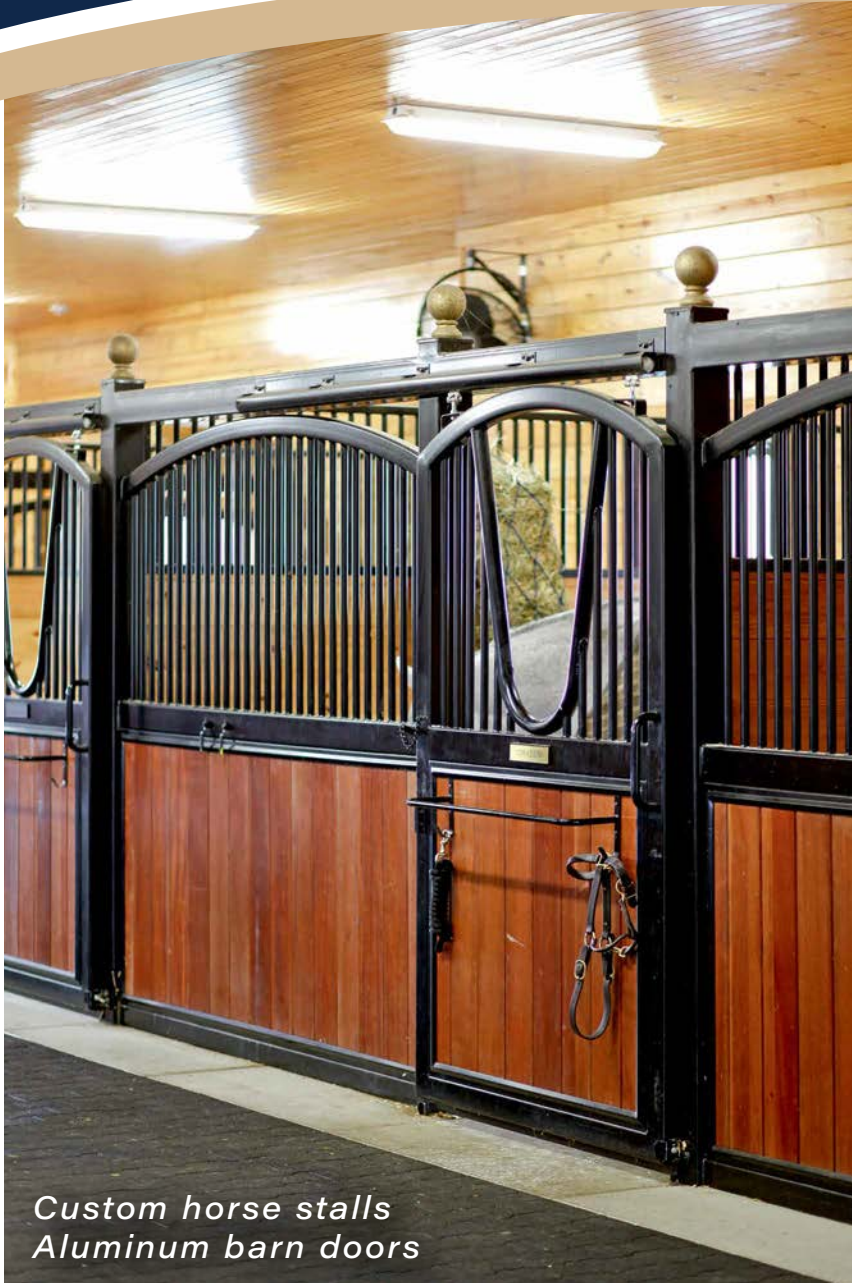

Project Gallery

Royal Vista Ranch Wayne, OK

*Custom horse stalls
Aluminum barn doors
Pre-hung gates*

Project Gallery

St. Simons Island, GA

Project Gallery

Upper Marlboro, MD

*Custom horse stalls
Aluminum barn doors*

Project Gallery

West Creek, NJ

*Custom horse stalls
Aluminum barn doors & windows*

These guys were the best. We put all our faith in them. Our stalls and barn doors not only turned out looking incredible, but they are bullet proof!