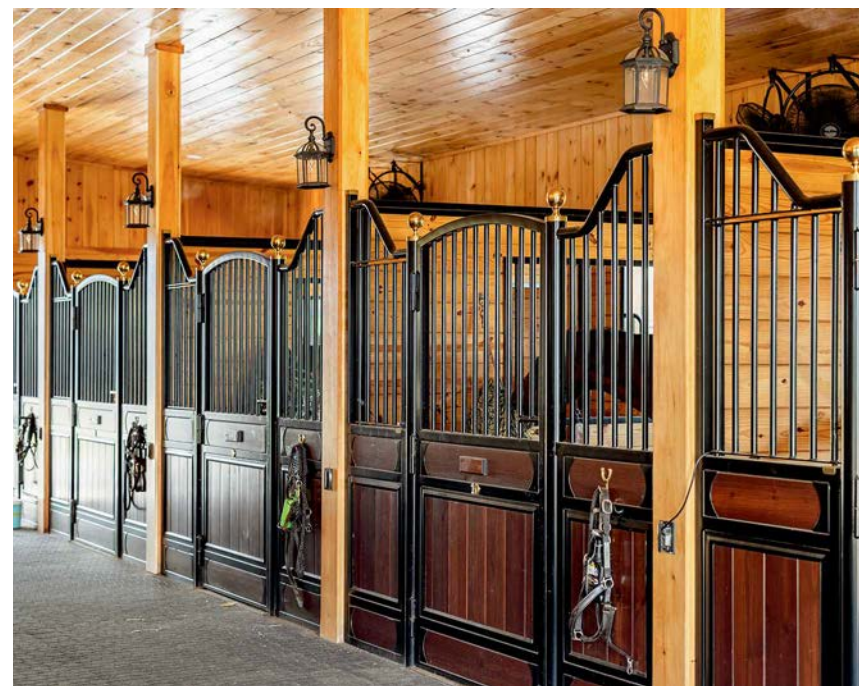

Project Gallery

Gaithersburg, MD

*Aluminum Exterior Doors
Custom Stall Fronts & Partitions*

Project Gallery

Milford, NJ

*Custom horse stalls
Aluminum barn doors & windows
Arena & entrance gates*

*Stall & grooming mats
Tack & lounge room
All-pine ceilings & walls*

Project Gallery

Royal Vista Ranch Wayne, OK

*Custom horse stalls
Aluminum barn doors
Pre-hung gates*

Project Gallery

St. Simons Island, GA

Project Gallery

Upper Marlboro, MD

*Custom horse stalls
Aluminum barn doors*